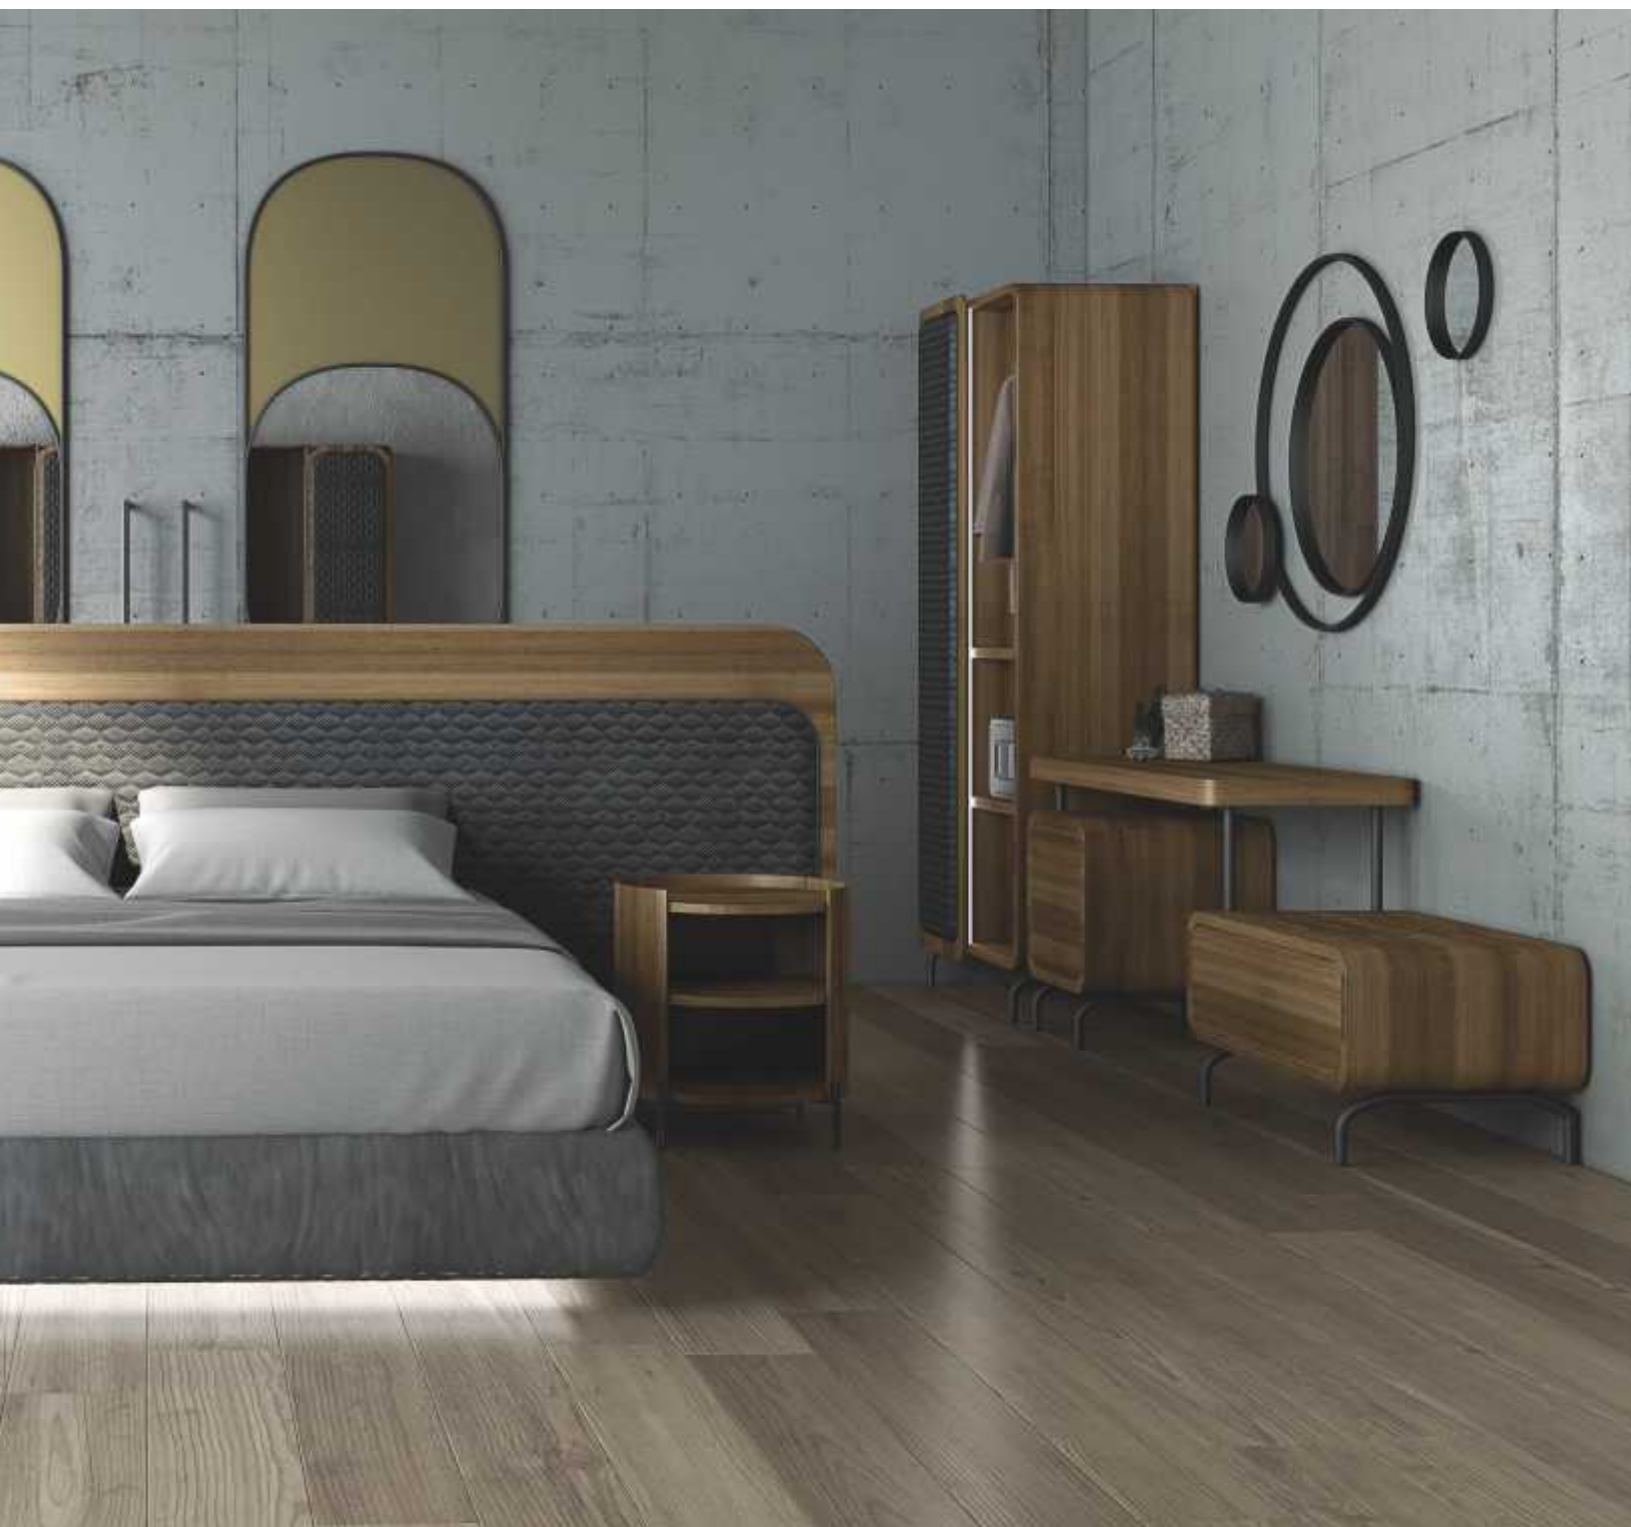

Bathroom furniture

Proposal made by oak curved solid wood painted bicolor in matt lacquer.
Big mirror with metal frame in black color.

Dimensions cm:

Mirror: L.80 x w.5 x h.234

Metal towel hanger: w.15 x h.116

Solid wood towel hanger: w10.50

Solid wood curved oak base for washbasin: w41 x h.46.50

Bedroom

Furniture

Serenity

Bed in oak, with headboard and frame upholstered in fabric.
Available with or without the back part which can be used as wardrobe.