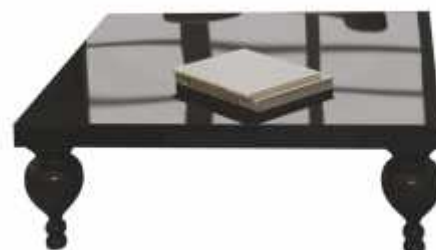

Coffee tables

Furniture

BOX