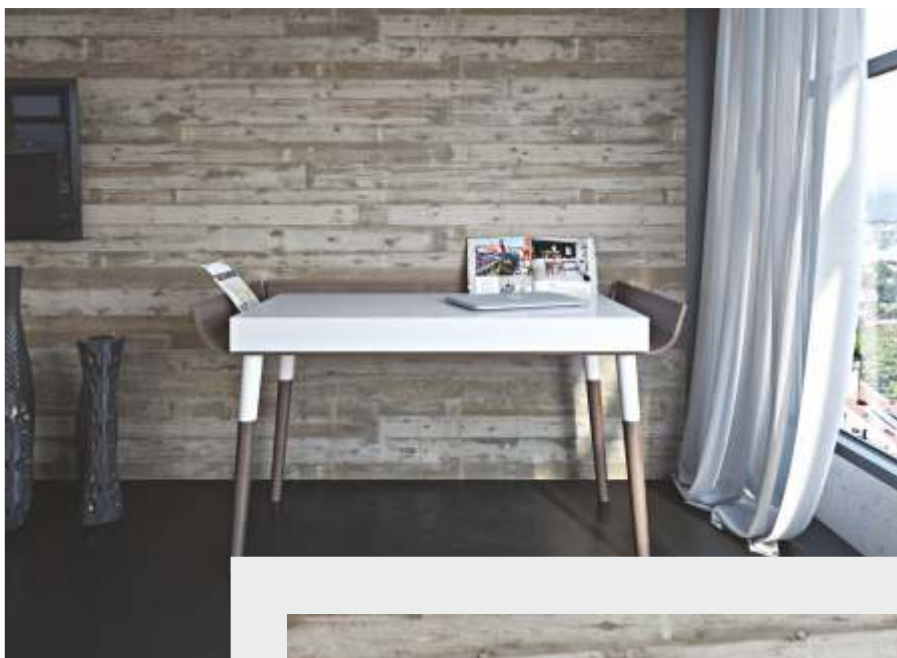

HAMILTON

DESK

Desk with top in matt lacquered wood. Perimeter construction in solid oak curved wood. Feet in solid beech wood. Several colors are available.

Dimensions cm:
Desk: l.149 x w.76 x h.80