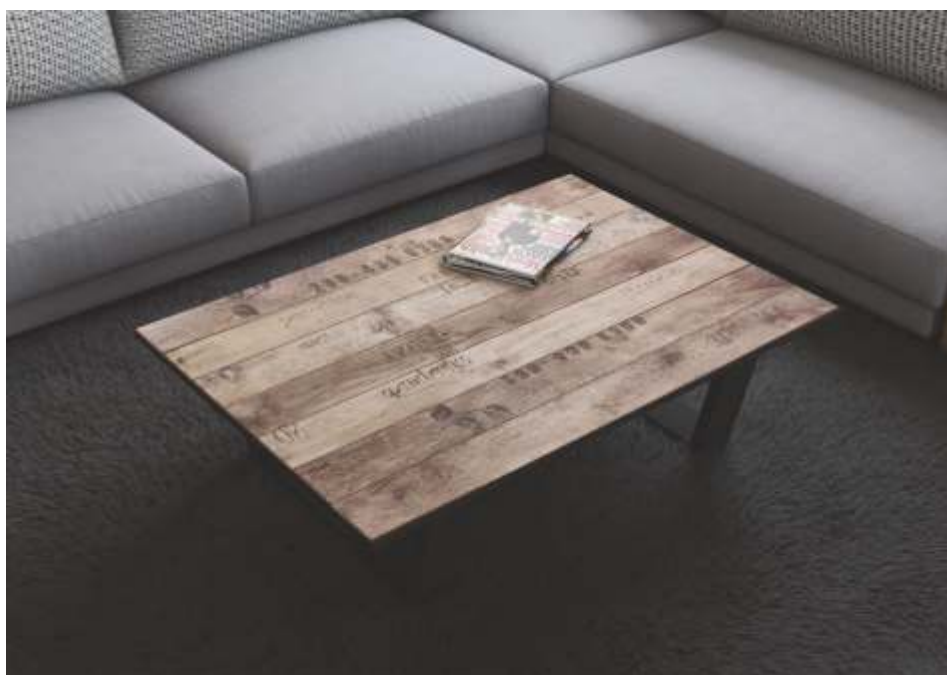

# JOY

LIVING ROOM

Oriented to functionality the double back pillows also the seat pillows give a unique feeling of relaxation. Can be in corner composition or 3seater & 2seater.

**Dimensions cm:**

Corner composition (as photo): l.(160 x 420 x 237) x w.98