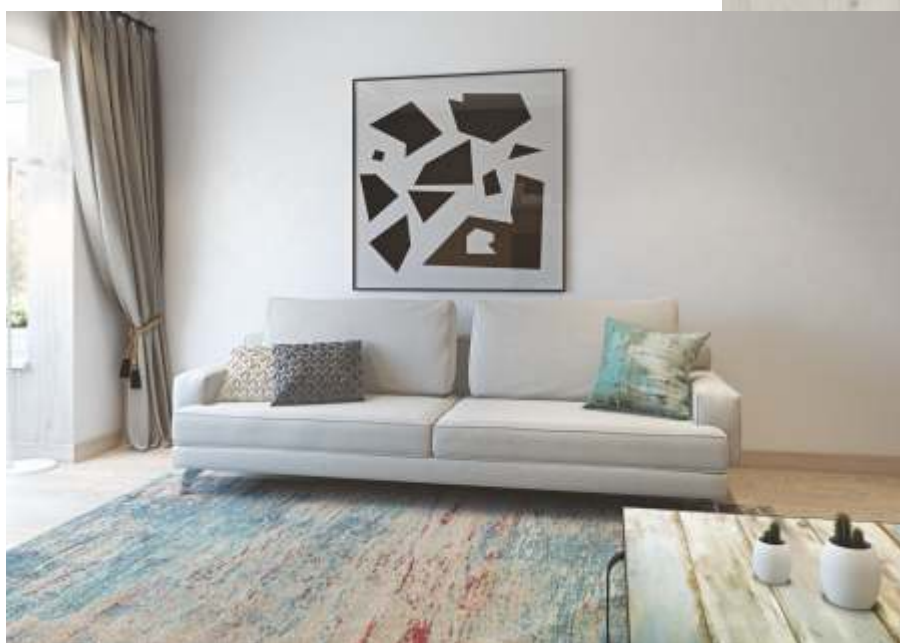

# LEON

LIVING ROOM

The arm comes out of the sofa body. Minimal design with comfortable seats at its best. Can be in corner composition or 3seater & 2 seater.

**Dimensions cm:**

Corner composition: l.(290 x 230) x w.105